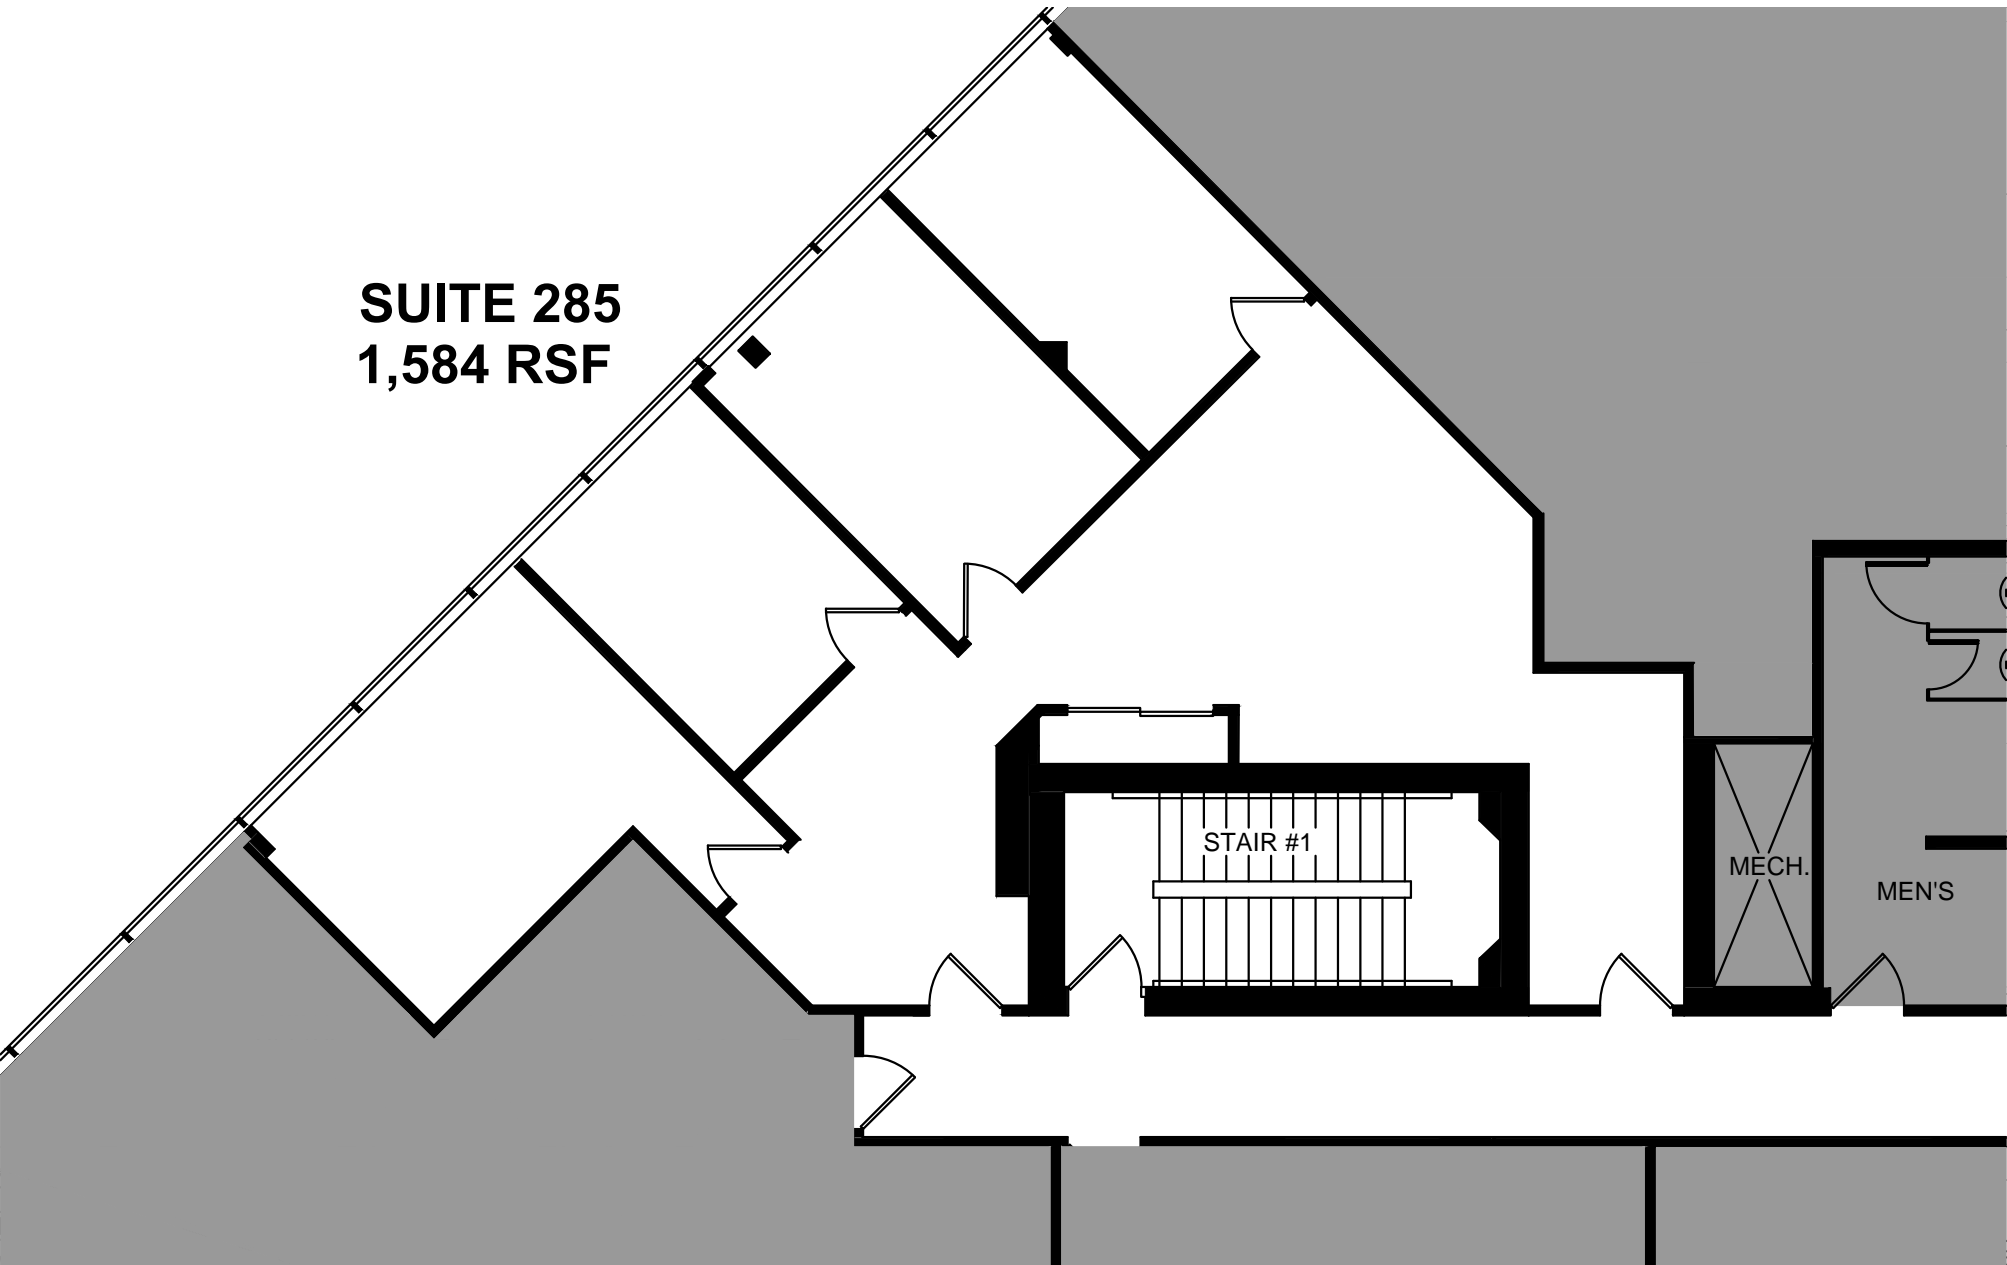

SUITE 285
1,584 RSF

 **FLOOR PLAN**

Suite 285, Building II
12412 Powerscourt Drive
Manchester/270 Office Center
St. Louis, Missouri