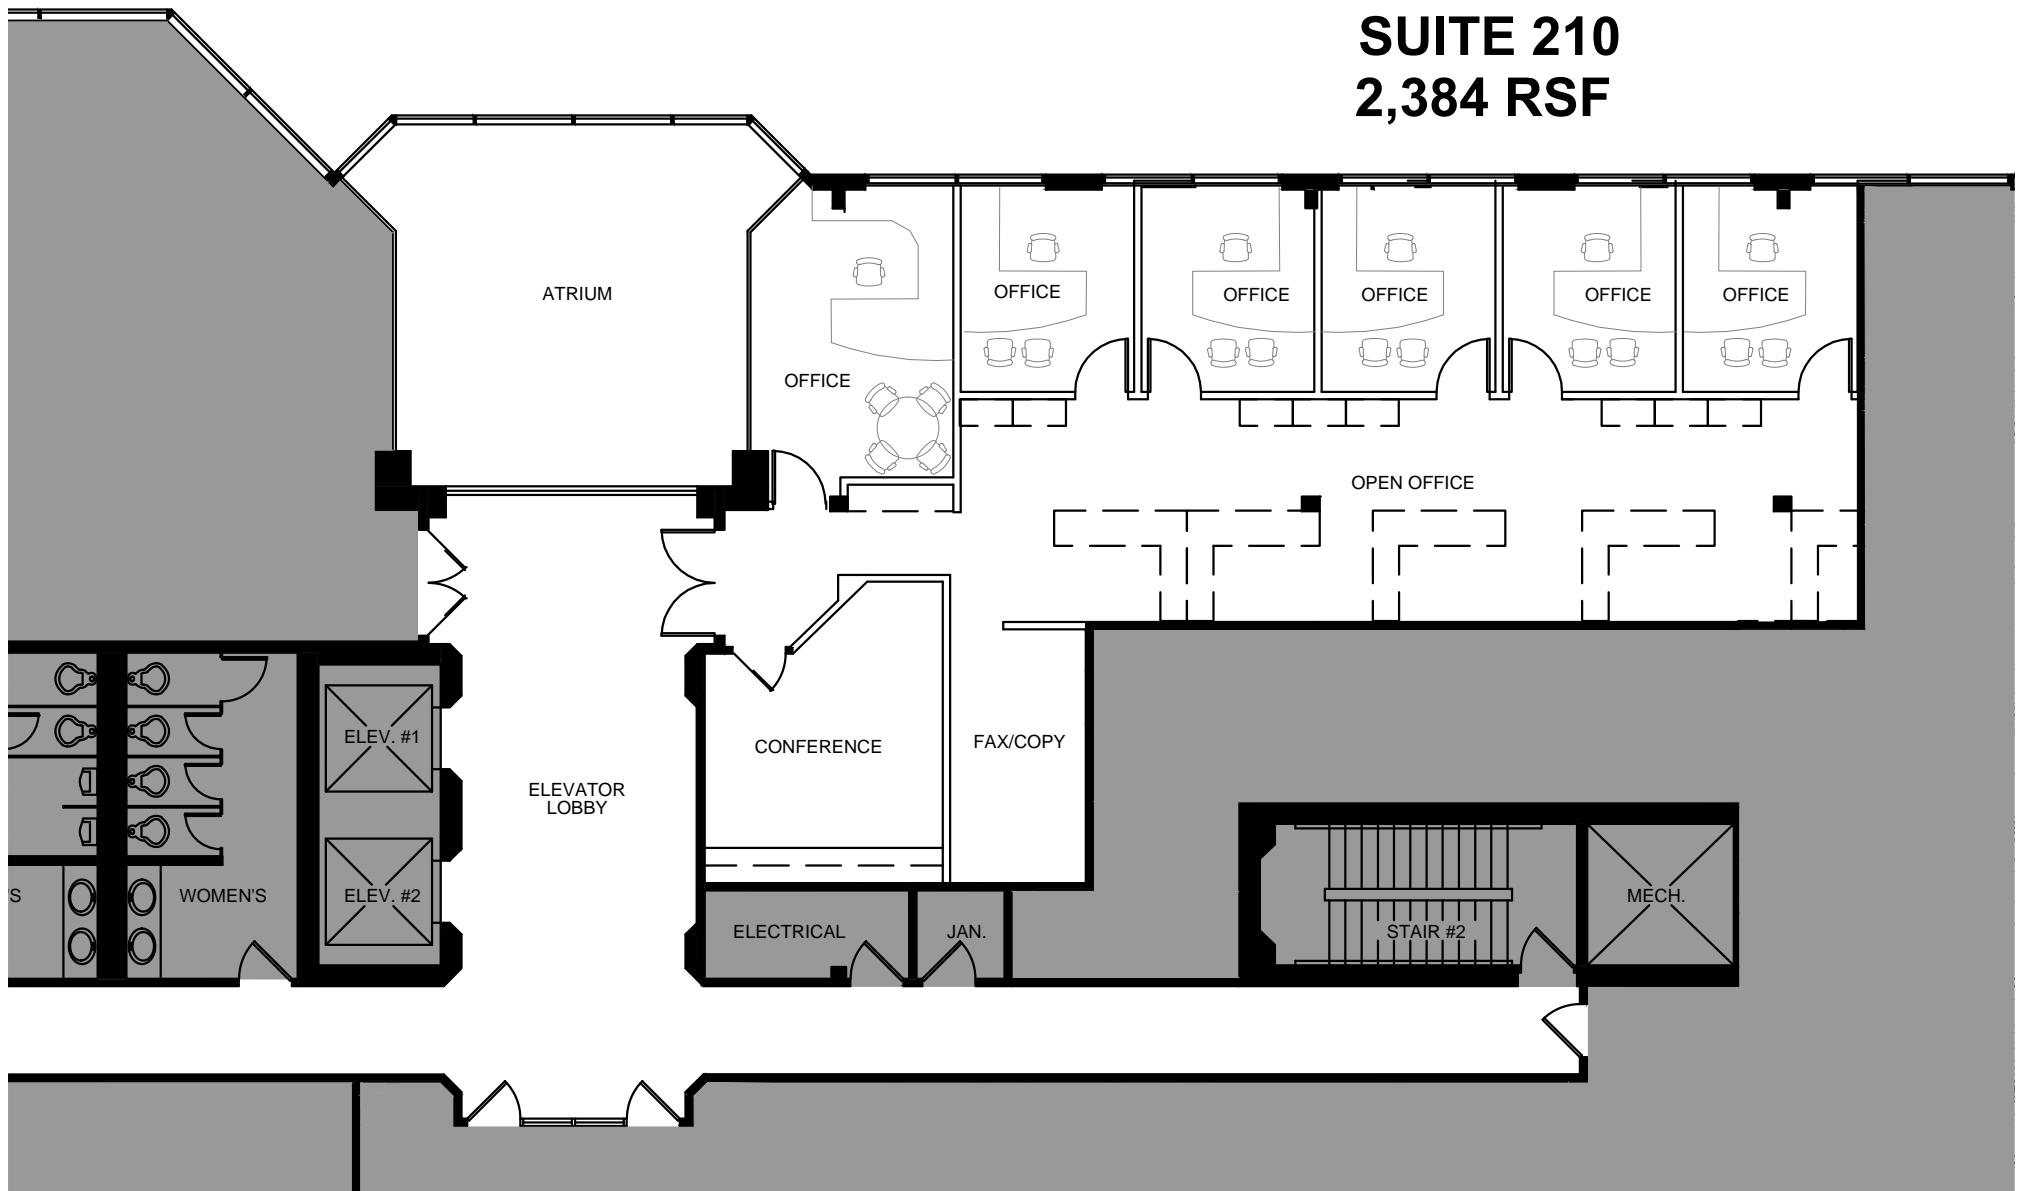

SUITE 210 2,384 RSF

FLOOR PLAN

Suite 210, Building II
12412 Powerscourt Drive
Manchester/270 Office Center
St. Louis, Missouri